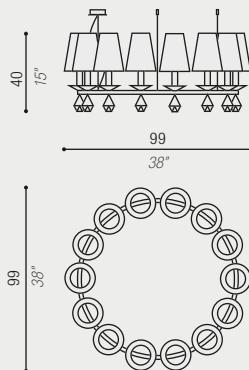

100/SP/S.C./6L + 12L + 6L

100/SP/S.C./10L + 5L
100/SP/S.C./12L + 6L
100/SP/S.C./14L + 7L

100/SP/S.C./10L
100/SP/S.C./12L
100/SP/S.C./14L

100/SP/S.C./6L
100/SP/S.C./7L
100/SP/S.C./8L

100/SP/S.R./14L

100/SP/S.R./10L
100/SP/S.R./12L

100/SP/S.R./8L

100/SP/S.R./6L

100/SPL/6L

100/AP/1L
100/AP/2L
100/AP/3L

versioni disponibili

legenda a pag. 175

5 W
E14 LED Europe

5 W
E12 LED USA & Canada